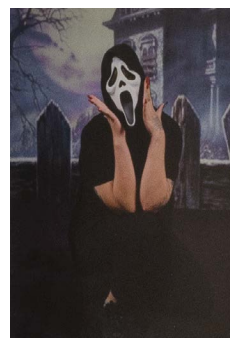

Misra Walker
Untitled, 2021
Photo studio portrait
2 1/2 x 3 1/2 inches