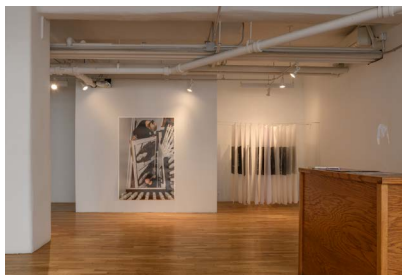

15. Perri Cohl Hofmann
  Menice, for Janice and Meryl, 2022
  Inkjet print
  8 x 6 1/2 inches

16. Ella Kandel
  Unmade #2, 2021
  Digital print on Chinese dupion, silk chiffon, 100% Belgian linen, cotton broadcloth, nylon flag, poster fabric, polyester banner, and polyester satin, wire.
  71 x 20 3/4 inches

Made in collaboration with Rutgers Clinical Laboratory and Medical Imaging Sciences Rutgers University Hospital Radiology Department, Newark, New Jersey

17. Perri Cohl Hofmann
  Shooting 2, 2022
  Digital video
  00:21:09