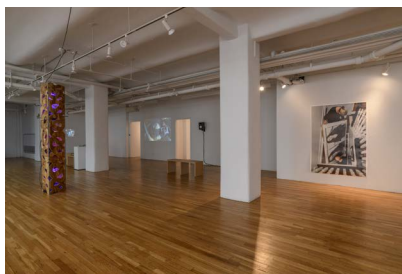

15. Perri Cohl Hofmann
  Menice, for Janice and Meryl, 2022
  Inkjet print
  8 x 6 1/2 inches

16. Ella Kandel
  Unmade #2, 2021
  Digital print on Chinese dupion, silk chiffon, 100% Belgian linen, cotton broadcloth, nylon flag, poster fabric, polyester banner, and polyester satin, wire.
  71 x 20 3/4 inches

Made in collaboration with Rutgers Clinical Laboratory and Medical Imaging Sciences Rutgers University Hospital Radiology Department, Newark, New Jersey

17. Perri Cohl Hofmann
  Shooting 2, 2022
  Digital video
  00:21:09