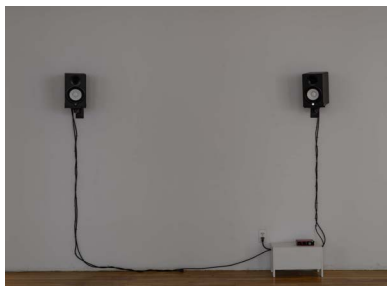

Steph Zimmerman
The Patti Page Quartet Act 1.5 (Patti tries to sing a love song), 2022
2-channel audio, vocals: Steph Zimmerman, Robbie Acklen, Gabriel Sacco
00:07:40 (plays every quarter hour)