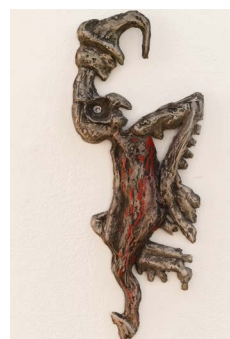

Anoushé Shojae-Chaghorvand
Poppy, 2021
Aluminum, enamel
3 1/2 x 15 x 1/2 inches