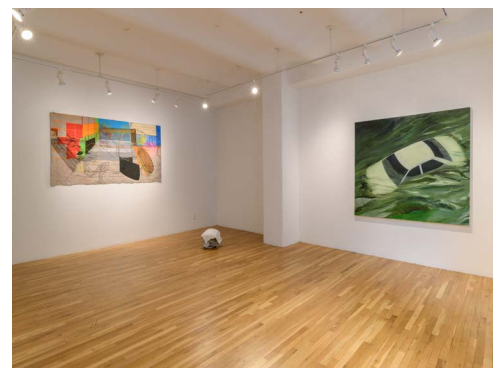

GALLERY 1

18. Shamia Gaither
  Cadi, 2021
  Chalk pastel on butcher paper
  47 x 84 inches
19. Peggy Chiang
  Untitled (dog), 2021
  Plaster and ceramic
  13 x 21 x 16 inches
20. Stephanie Boyer
  Water Bug, 2022
  Oil on canvas
  60 x 72 inches
21. Katerina Pansera
  Rhythm of the Night, 2021
  Oil on Canvas
  20 x 24 inches
22. Stephanie Boyer
  Dissolve, 2022
  Oil on canvas
  8 x 10 inches

GALLERY 2

23. Misra Walker
  Untitled, 2021
  Photo studio portrait
  2 1/2 x 3 1/2 inches
24. Katerina Pansera
  Soundcheck at Paisley Park, 2021
  Oil on Canvas
  48 x 60 inches
25. Shamia Gaither
  Untitled collages and zines, 2021 – 2022
  Magazine, board, oil pastel
  Various dimensions